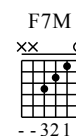

小情歌

小學雞結他網-<http://guitarhk.com> 更多譜啊!

Moderate ♩ = 66

1

Cadd9 C Em F

TAB

3

Cadd9 C Em F

Musical notation for measures 37-39. Chords: Em, F, C, Em. Includes guitar tablature.

Musical notation for measures 40-42. Chords: F, G7, Em, Am, F, Fm. Includes guitar tablature.

43 G7 C Am

Harm. ----- 1