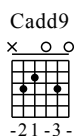

小情歌

小學雞結他網-<http://guitarhk.com> 更多譜啊!

Moderate ♩ = 66

1

Cadd9 C Em F

TAB

3

Cadd9 C Em F

Musical notation for measures 37-39. Chords: Em, F, C, Em. Includes guitar tablature.

Musical notation for measures 40-42. Chords: F, G7, Em, Am, F, Fm. Includes guitar tablature.

43 G7 C Am

Harm. ----- 1