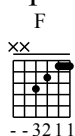

小情歌

小學雞結他網-<http://guitarhk.com> 更多譜啊!

Moderate ♩ = 66

1

Cadd9 C Em F

TAB

3

Cadd9 C Em F

C Am F7M Em

Musical notation for measures 28-30. Chords: Dm, G7, C, Am. Includes guitar tablature.

Musical notation for measures 31-33. Chords: F7M, Em, Dm, G7, C. Includes guitar tablature.

Musical notation for measures 34-36. Chords: Cadd9, C, Em, F, C. Includes guitar tablature.

Musical notation for measures 37-39. Chords: Em, F, C, Em. Includes guitar tablature.

Musical notation for measures 40-42. Chords: F, G7, Em, Am, F, Fm. Includes guitar tablature.

43 G7 C Am

Harm. ----- 1