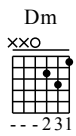

小情歌

小學雞結他網-<http://guitarhk.com> 更多譜啊!

Moderate ♩ = 66

1

Cadd9 C Em F

TAB

3

Cadd9 C Em F

Musical notation for measures 37-39. Chords: Em, F, C, Em. Includes guitar tablature.

Musical notation for measures 40-42. Chords: F, G7, Em, Am, F, Fm. Includes guitar tablature.

43 G7 C Am

Harm. ----- 1