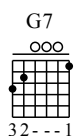

小情歌

小學雞結他網-<http://guitarhk.com> 更多譜啊!

Moderate ♩ = 66

1

Cadd9 C Em F

TAB

3

Cadd9 C Em F

C Am F7M Em

Musical notation for measures 28-30. Chords: Dm, G7, C, Am. Includes guitar tablature.

Musical notation for measures 31-33. Chords: F7M, Em, Dm, G7, C. Includes guitar tablature.

Musical notation for measures 34-36. Chords: Cadd9, C, Em, F, C. Includes guitar tablature.

Musical notation for measures 37-39. Chords: Em, F, C, Em. Includes guitar tablature.

Musical notation for measures 40-42. Chords: F, G7, Em, Am, F, Fm. Includes guitar tablature.

43 G7 C Am

Harm. ----- 1