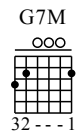

小情歌

小學雞結他網-<http://guitarhk.com> 更多譜啊!

Moderate ♩ = 66

1

Cadd9 C Em F

TAB

3

Cadd9 C Em F

C Am F7M Em

Musical notation for measures 28-30. Chords: Dm, G7, C, Am. Includes guitar tablature.

Musical notation for measures 31-33. Chords: F7M, Em, Dm, G7, C. Includes guitar tablature.

Musical notation for measures 34-36. Chords: Cadd9, C, Em, F, C. Includes guitar tablature.

Musical notation for measures 37-39. Chords: Em, F, C, Em. Includes guitar tablature.

Musical notation for measures 40-42. Chords: F, G7, Em, Am, F, Fm. Includes guitar tablature.

43 G7 C Am

Harm. ----- 1