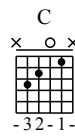

小情歌

小學雞結他網-<http://guitarhk.com> 更多譜啊!

Moderate ♩ = 66

1

Cadd9 C Em F

TAB

3

Cadd9 C Em F

C Am F7M Em

Musical notation for measures 28-30. Chords: Dm, G7, C, Am. Includes guitar tablature.

Musical notation for measures 31-33. Chords: F7M, Em, Dm, G7, C. Includes guitar tablature.

Musical notation for measures 34-36. Chords: Cadd9, C, Em, F, C. Includes guitar tablature.

Musical notation for measures 37-39. Chords: Em, F, C, Em. Includes guitar tablature.

Musical notation for measures 40-42. Chords: F, G7, Em, Am, F, Fm. Includes guitar tablature.

43 G7 C Am

Harm. ----- 1