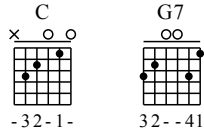

Mary has a little lamb

<http://www.guitarhk.com/>

Moderate ♩ = 150

1

C G7 C

T
A
B

G7 C

T
A
B