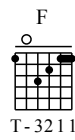

Red River Valley

<http://www.guitarhk.com/>

Moderate ♩ = 90

1

C C G7

T
A
B

6

C F G7 C