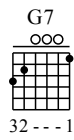

Red River Valley

<http://www.guitarhk.com/>

Moderate ♩ = 90

1

C C G7

T
A
B

6

C F G7 C