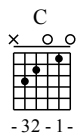

Red River Valley

<http://www.guitarhk.com/>

Moderate ♩ = 90

1

C C G7

T
A
B

6

C F G7 C