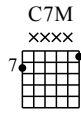

溫柔 - 五月天

小學雞結他網編譜

<http://guitarhk.com>

Moderate ♩ = 67

1 G Em C7M D7

Measures 1-4: G, Em, C7M, D7. Tablature shows fret numbers and chord changes.

5 G Em C7M D7

Measures 5-8: G, Em, C7M, D7. Tablature shows fret numbers and chord changes.

9 Bm Em Am D7 G

Measures 9-12: Bm, Em, Am, D7, G. Tablature shows fret numbers and chord changes.

1. Gsus4add9 2. Gsus4add9 G Em

Measures 13-16: Gsus4add9, G, Em. Tablature shows fret numbers and chord changes.

17 C7M D7 G

Measures 17-19: C7M, D7, G. Tablature shows fret numbers and chord changes.

20 Em C7M D7 C7M

Measures 20-23: Em, C7M, D7, C7M. Tablature shows fret numbers and chord changes.

24

D7 G Em C7M

28

D7 Bm Em Am D7 *Da Coda*